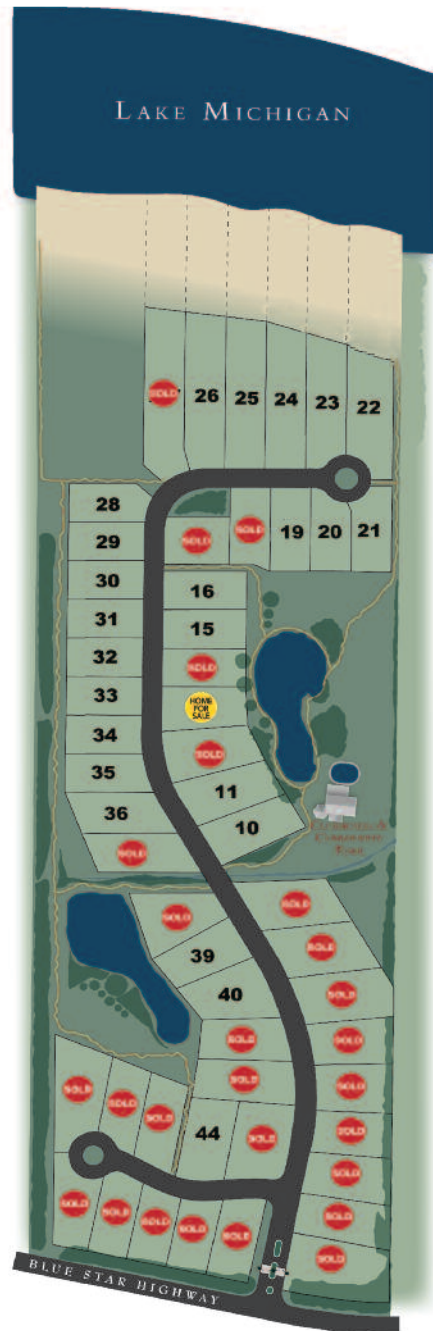

Highfield

BEACH

At Lake Michigan

The site map is for marketing purposes only and may not be completely accurate. Developer reserves the right to make modifications at any time. (July,2010)

Contact: Meghan Heritage at 269.637.1100 | Email: meghan@boshomes.com
To learn more visit us online at: www.BosHomes.com/Highfield