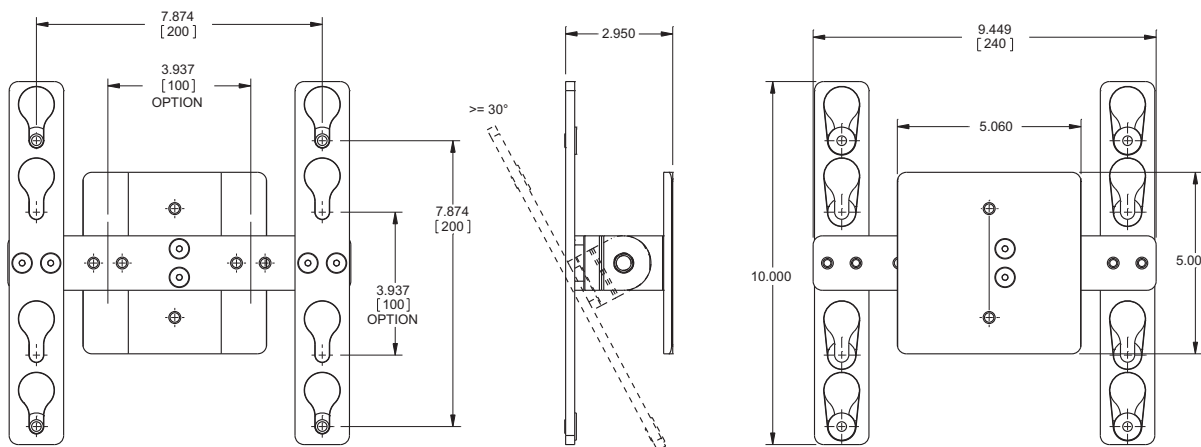

moview
UPHOLDING A VISION.

tvmount

Product Number WST120

smalltilt

Supports Flat Panels up to 32" or 30 lbs.

Product features:

- Moview's most affordable solution for putting your small-range display on the wall
- Mounts 3" from wall with up to 30° tilt, depending on display size
- Teardrop / Spacer interface for simple installation and easy display removal
- Assembly Instructions and mounting hardware included

Product specifications:

Model: WST120

	ENGLISH	(METRIC)
COMMON SCREEN SIZES:	10"-32"	(25.4cm - 81.3cm)
MAX LOAD:	30 lbs	(13.6 kg)
HOLE PATTERN RANGE: (VESA)	4 X 4", 4 X 7-7/8", 7-7/8 X 7-7/8"	(100 X 100mm, 100 X 200mm (200 X 200mm))
DIMENSIONS:	9-1/2" W X 10" H X 3" D	(24.1 W X 25.4 H X 7.5 D cm)
SHIPPING WEIGHT:	1.6lbs	(0.8kg)