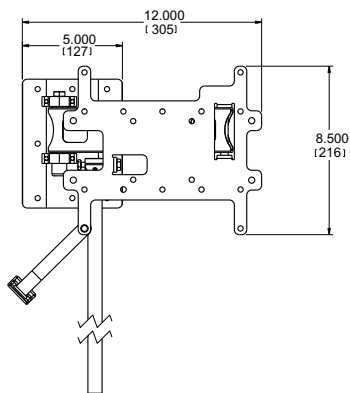

moview
UPHOLDING A VISION.

tvmount

Product Number WSSL

9" singleswing

Supports Flat Panels up to 37" or 25 lbs.

Product features:

- Wide range VESA plate with a variety of fasteners and spacers to accommodate most flat panels
- Secure storage latch and compression bumpers for mobile applications
- Compact preassembled design for a simple installation
- Wide angle 180° + pan on a 10.500" extendable armature for versatile viewing angles

Product specifications:

Model: WSSL

**10 Year Warranty - No Assembly Required
Designed, Engineered, and Manufactured in USA**

	ENGLISH	(METRIC)
SUPPORTED SCREEN SIZE:	23"-37"	(58.4cm - 94.0cm)
MAX LOAD:	25lbs	(11.3kg)
HOLE PATTERN RANGE: (VESA)	3" X 3", 4" X 4", 4 X 7-7/8", 7-7/8 X 7-7/8"	(75 X 75mm, 100 X 100mm 100 X 200mm, 200 X 200mm)
DIMENSIONS:	12" W X 8-1/2" H X 3-1/8" D	(30.5 W X 21.6 H X 7.9 D cm)
SHIPPING WEIGHT:	3.7lbs	(1.7kg)

pan