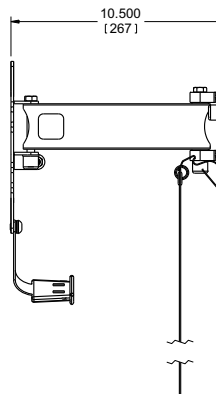

moview
UPHOLDING A VISION.

tvmount

Product Number WSSL

9" singleswing

Supports Flat Panels up to 37" or 25 lbs.

Product features:

- Wide range VESA plate with a variety of fasteners and spacers to accommodate most flat panels
- Secure storage latch and compression bumpers for mobile applications
- Compact preassembled design for a simple installation
- Wide angle 180° + pan on a 10.500" extendable armature for versatile viewing angles

Product specifications:

Model: WSSL

**10 Year Warranty - No Assembly Required
Designed, Engineered, and Manufactured in USA**

	ENGLISH	(METRIC)
SUPPORTED SCREEN SIZE:	23"-37"	(58.4cm - 94.0cm)
MAX LOAD:	25lbs	(11.3kg)
HOLE PATTERN RANGE: (VESA)	3" X 3", 4" X 4", 4 X 7-7/8", 7-7/8 X 7-7/8"	(75 X 75mm, 100 X 100mm 100 X 200mm, 200 X 200mm)
DIMENSIONS:	12" W X 8-1/2" H X 3-1/8" D	(30.5 W X 21.6 H X 7.9 D cm)
SHIPPING WEIGHT:	3.7lbs	(1.7kg)

pan