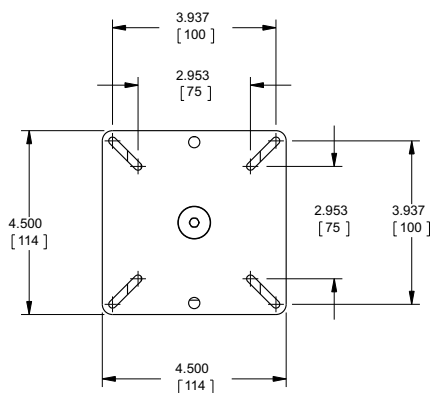

UPHOLDING A VISION.

tvmount

Product Number MSFM

smallswing

Supports Flat Panels up to 26" or 30 lbs.

Product features:

- 90° total tilt range (45 up, 45 down)
- 90° total pan range (45 left, 45 right)
- 360° rotation portrait to landscape – allows for easy leveling
- Anti-theft fasteners included for added security, accommodating a variety of VESA configurations

Product specifications:

Model: MSFM

	ENGLISH	(METRIC)
SUPPORTED SCREEN SIZE:	10"-26"	(25.4cm - 66.0cm)
MAX LOAD:	30lbs	(13.6kg)
HOLE PATTERN RANGE: (VESA)	3 X 3", 4 X 4"	(75 X 75mm, 100 X 100mm)
DIMENSIONS:	4-1/2" W X 4-1/2" H X 6-5/8" D	(11.4 W X 11.4 H X 16.9 D cm)
SHIPPING WEIGHT:	2.5lbs	(1.1kg)