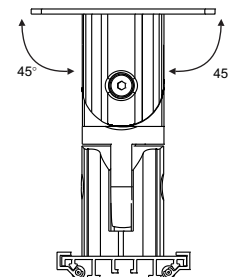

UPHOLDING A VISION.

tvmount

Product Number MSFM

smallswing

Supports Flat Panels up to 26" or 30 lbs.

Product features:

- 90° total tilt range (45 up, 45 down)
- 90° total pan range (45 left, 45 right)
- 360° rotation portrait to landscape – allows for easy leveling
- Anti-theft fasteners included for added security, accommodating a variety of VESA configurations

Product specifications:

Model: MSFM

	ENGLISH	(METRIC)
SUPPORTED SCREEN SIZE:	10"-26"	(25.4cm - 66.0cm)
MAX LOAD:	30lbs	(13.6kg)
HOLE PATTERN RANGE: (VESA)	3 X 3", 4 X 4"	(75 X 75mm, 100 X 100mm)
DIMENSIONS:	4-1/2" W X 4-1/2" H X 6-5/8" D	(11.4 W X 11.4 H X 16.9 D cm)
SHIPPING WEIGHT:	2.5lbs	(1.1kg)