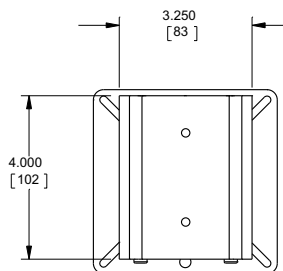

UPHOLDING A VISION.

tvmount

Product Number MSFM

smallswing

Supports Flat Panels up to 26" or 30 lbs.

Product features:

- 90° total tilt range (45 up, 45 down)
- 90° total pan range (45 left, 45 right)
- 360° rotation portrait to landscape – allows for easy leveling
- Anti-theft fasteners included for added security, accommodating a variety of VESA configurations

Product specifications:

Model: MSFM

	ENGLISH	(METRIC)
SUPPORTED SCREEN SIZE:	10"-26"	(25.4cm - 66.0cm)
MAX LOAD:	30lbs	(13.6kg)
HOLE PATTERN RANGE: (VESA)	3 X 3", 4 X 4"	(75 X 75mm, 100 X 100mm)
DIMENSIONS:	4-1/2" W X 4-1/2" H X 6-5/8" D	(11.4 W X 11.4 H X 16.9 D cm)
SHIPPING WEIGHT:	2.5lbs	(1.1kg)