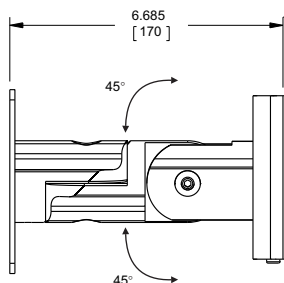

UPHOLDING A VISION.

tvmount

Product Number MSFM

smallswing

Supports Flat Panels up to 26" or 30 lbs.

Product features:

- 90° total tilt range (45 up, 45 down)
- 90° total pan range (45 left, 45 right)
- 360° rotation portrait to landscape – allows for easy leveling
- Anti-theft fasteners included for added security, accommodating a variety of VESA configurations

Product specifications:

Model: MSFM

	ENGLISH	(METRIC)
SUPPORTED SCREEN SIZE:	10"-26"	(25.4cm - 66.0cm)
MAX LOAD:	30lbs	(13.6kg)
HOLE PATTERN RANGE: (VESA)	3 X 3", 4 X 4"	(75 X 75mm, 100 X 100mm)
DIMENSIONS:	4-1/2" W X 4-1/2" H X 6-5/8" D	(11.4 W X 11.4 H X 16.9 D cm)
SHIPPING WEIGHT:	2.5lbs	(1.1kg)