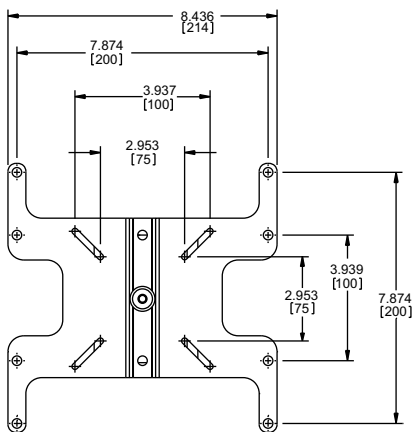

UPHOLDING A VISION.

tvmount

Product Number WMT

mediumtilt

Supports Flat Panels up to 37" or 45 lbs.

Product features:

- 80° total tilt range max. (40 up, 40 down)
- 360° rotation portrait to landscape – allows for easy leveling.
- Fully assembled in the box
- Variety of fasteners and spacers included to accommodate most flat panel VESA patterns

Product specifications:

Model: WMT

	ENGLISH	(METRIC)
SUPPORTED SCREEN SIZE:	23"-37"	(58.4cm - 94.0cm)
MAX LOAD:	45lbs	(20.4kg)
HOLE PATTERN RANGE: (VESA)	3" X 3", 4" X 4" 4" X 7-7/8", 7-7/8" X 7-7/8"	(75 X 75mm, 100 X 100mm 100 X 200mm, 200 X 200mm)
DIMENSIONS:	8-7/16" W X 8-7/16" H X 4-1/2" D	22 W X 22 H X 12 D cm
SHIPPING WEIGHT:	6lbs	2.72kg