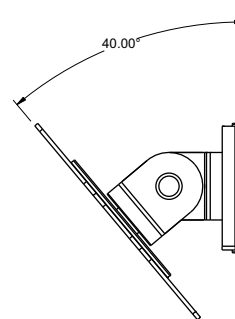

UPHOLDING A VISION.

tvmount

Product Number WMT

mediumtilt

Supports Flat Panels up to 37" or 45 lbs.

Product features:

- 80° total tilt range max. (40 up, 40 down)
- 360° rotation portrait to landscape – allows for easy leveling.
- Fully assembled in the box
- Variety of fasteners and spacers included to accommodate most flat panel VESA patterns

Product specifications:

Model: WMT

	ENGLISH	(METRIC)
SUPPORTED SCREEN SIZE:	23"-37"	(58.4cm - 94.0cm)
MAX LOAD:	45lbs	(20.4kg)
HOLE PATTERN RANGE: (VESA)	3" X 3", 4" X 4" 4" X 7-7/8", 7-7/8" X 7-7/8"	(75 X 75mm, 100 X 100mm 100 X 200mm, 200 X 200mm)
DIMENSIONS:	8-7/16" W X 8-7/16" H X 4-1/2" D	22 W X 22 H X 12 D cm
SHIPPING WEIGHT:	6lbs	2.72kg