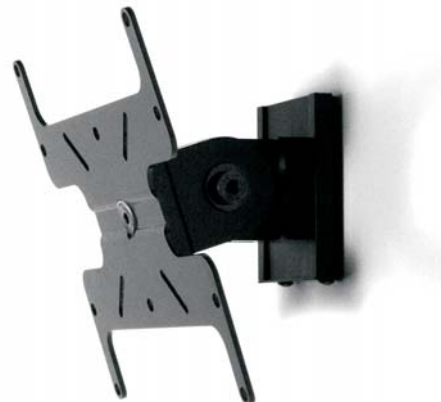

UPHOLDING A VISION.

tvmount

Product Number WMT

mediumtilt

Supports Flat Panels up to 37" or 45 lbs.

Product features:

- 80° total tilt range max. (40 up, 40 down)
- 360° rotation portrait to landscape – allows for easy leveling.
- Fully assembled in the box
- Variety of fasteners and spacers included to accommodate most flat panel VESA patterns

Product specifications:

Model: WMT

	ENGLISH	(METRIC)
SUPPORTED SCREEN SIZE:	23"-37"	(58.4cm - 94.0cm)
MAX LOAD:	45lbs	(20.4kg)
HOLE PATTERN RANGE: (VESA)	3" X 3", 4" X 4" 4" X 7-7/8", 7-7/8" X 7-7/8"	(75 X 75mm, 100 X 100mm 100 X 200mm, 200 X 200mm)
DIMENSIONS:	8-7/16" W X 8-7/16" H X 4-1/2" D	22 W X 22 H X 12 D cm
SHIPPING WEIGHT:	6lbs	2.72kg