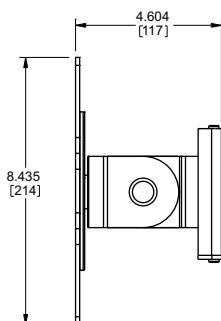

UPHOLDING A VISION.

tvmount

Product Number WMT

mediumtilt

Supports Flat Panels up to 37" or 45 lbs.

Product features:

- 80° total tilt range max. (40 up, 40 down)
- 360° rotation portrait to landscape – allows for easy leveling.
- Fully assembled in the box
- Variety of fasteners and spacers included to accommodate most flat panel VESA patterns

Product specifications:

Model: WMT

	ENGLISH	(METRIC)
SUPPORTED SCREEN SIZE:	23"-37"	(58.4cm - 94.0cm)
MAX LOAD:	45lbs	(20.4kg)
HOLE PATTERN RANGE: (VESA)	3" X 3", 4" X 4" 4" X 7-7/8", 7-7/8" X 7-7/8"	(75 X 75mm, 100 X 100mm 100 X 200mm, 200 X 200mm)
DIMENSIONS:	8-7/16" W X 8-7/16" H X 4-1/2" D	22 W X 22 H X 12 D cm
SHIPPING WEIGHT:	6lbs	2.72kg