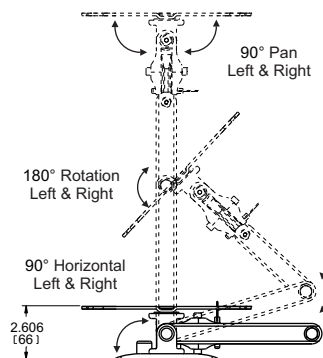

UPHOLDING A VISION.

tvmount

Product Number WMFM

mediumswing

Supports Flat Panels up to 37" or 60 lbs.

Product features:

- 160° total tilt range for screens under 30 lbs, (20° down for screens over 30 lbs.)
- 360° rotation portrait to landscape – allows for easy leveling.
- Compact pre-assembled design for a simple installation
- Variety of fasteners and spacers included to accommodate most flat panel VESA patterns.

Product specifications:

Model: WMFM

	ENGLISH	(METRIC)
SUPPORTED SCREEN SIZE:	23"-37"	(58.4cm - 94.0cm)
MAX LOAD:	60lbs (with "tilt pin") 30lbs with no pin	(27.2kg) (13.6kg)
HOLE PATTERN RANGE: (VESA)	3" X 3", 4" X 4", 4 X 7-7/8", 7-7/8 X 7-7/8"	(75 X 75mm, 100 X 100mm 100 X 200mm, 200 X 200mm)
DIMENSIONS:	12" W X 9" H X 2-5/8" D	(31 W X 23 H X 7 D cm)
SHIPPING WEIGHT:	6.3lbs	(2.9kg)

10 Year Warranty - Minimal Assembly Required
Designed, Engineered, and Manufactured in USA

tilt

pan

leveling

VESA