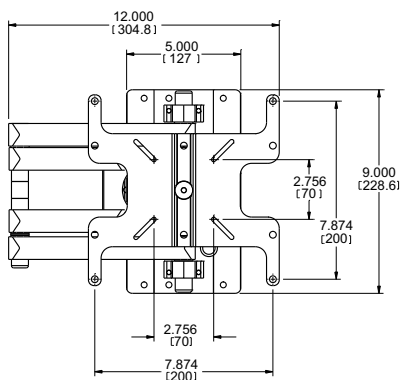

UPHOLDING A VISION.

tvmount

Product Number WMFM

mediumswing

Supports Flat Panels up to 37" or 60 lbs.

Product features:

- 160° total tilt range for screens under 30 lbs, (20° down for screens over 30 lbs.)
- 360° rotation portrait to landscape – allows for easy leveling.
- Compact pre-assembled design for a simple installation
- Variety of fasteners and spacers included to accommodate most flat panel VESA patterns.

Product specifications:

Model: WMFM

	ENGLISH	(METRIC)
SUPPORTED SCREEN SIZE:	23"-37"	(58.4cm - 94.0cm)
MAX LOAD:	60lbs (with "tilt pin") 30lbs with no pin	(27.2kg) (13.6kg)
HOLE PATTERN RANGE: (VESA)	3" X 3", 4" X 4", 4 X 7-7/8", 7-7/8 X 7-7/8"	(75 X 75mm, 100 X 100mm 100 X 200mm, 200 X 200mm)
DIMENSIONS:	12" W X 9" H X 2-5/8" D	(31 W X 23 H X 7 D cm)
SHIPPING WEIGHT:	6.3lbs	(2.9kg)