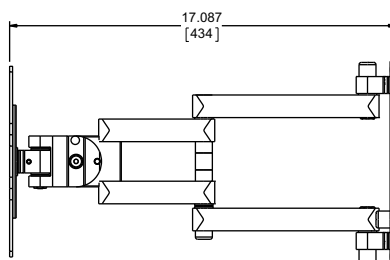

UPHOLDING A VISION.

tvmount

Product Number WMFM

mediumswing

Supports Flat Panels up to 37" or 60 lbs.

Product features:

- 160° total tilt range for screens under 30 lbs, (20° down for screens over 30 lbs.)
- 360° rotation portrait to landscape – allows for easy leveling.
- Compact pre-assembled design for a simple installation
- Variety of fasteners and spacers included to accommodate most flat panel VESA patterns.

Product specifications:

Model: WMFM

	ENGLISH	(METRIC)
SUPPORTED SCREEN SIZE:	23"-37"	(58.4cm - 94.0cm)
MAX LOAD:	60lbs (with "tilt pin") 30lbs with no pin	(27.2kg) (13.6kg)
HOLE PATTERN RANGE: (VESA)	3" X 3", 4" X 4", 4 X 7-7/8", 7-7/8 X 7-7/8"	(75 X 75mm, 100 X 100mm 100 X 200mm, 200 X 200mm)
DIMENSIONS:	12" W X 9" H X 2-5/8" D	(31 W X 23 H X 7 D cm)
SHIPPING WEIGHT:	6.3lbs	(2.9kg)