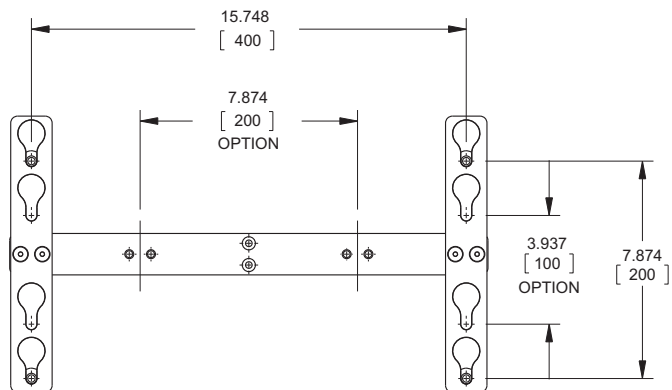

# mediumflush

Supports Flat Panels up to 37" or 60 lbs.

## Product features:

- Moview's most affordable solution for putting your medium-range display on the wall
- Mounts 1/2" from wall for very low profile appearance
- Teardrop / Spacer interface for simple installation and easy display removal
- Assembly Instructions and mounting hardware included

## Product specifications:

Model: WM240

	ENGLISH	(METRIC)
COMMON SCREEN SIZES:	23"-37"	(58.4cm - 94.0cm)
MAX LOAD:	60lbs	(27.2kg)
HOLE PATTERN RANGE: (VESA)	4 X 7-7/8", 7-7/8 X 7-7/8", 7-7/8 X 15-3/4"	(100 X 200mm, 200 X 200mm (200 X 400mm)
DIMENSIONS:	17-3/8" W X 10" H X 1/2" D	(44.0 W X 25.4 H X 1.3 D cm)
SHIPPING WEIGHT:	1.1lbs	(0.5kg)