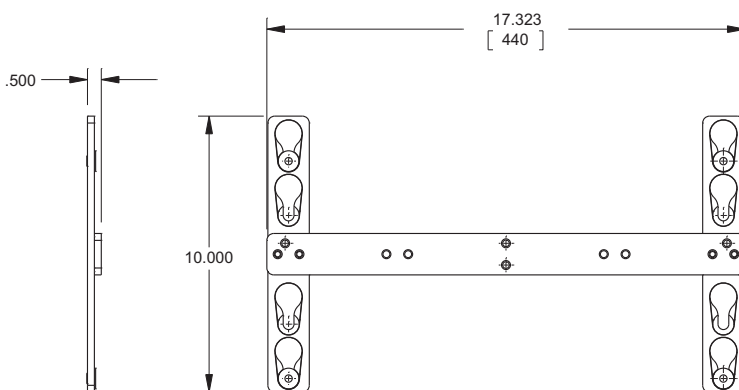

# mediumflush

Supports Flat Panels up to 37" or 60 lbs.

## Product features:

- Moview's most affordable solution for putting your medium-range display on the wall
- Mounts 1/2" from wall for very low profile appearance
- Teardrop / Spacer interface for simple installation and easy display removal
- Assembly Instructions and mounting hardware included

## Product specifications:

Model: WM240

	ENGLISH	(METRIC)
COMMON SCREEN SIZES:	23"-37"	(58.4cm - 94.0cm)
MAX LOAD:	60lbs	(27.2kg)
HOLE PATTERN RANGE: (VESA)	4 X 7-7/8", 7-7/8 X 7-7/8", 7-7/8 X 15-3/4"	(100 X 200mm, 200 X 200mm (200 X 400mm)
DIMENSIONS:	17-3/8" W X 10" H X 1/2" D	(44.0 W X 25.4 H X 1.3 D cm)
SHIPPING WEIGHT:	1.1lbs	(0.5kg)