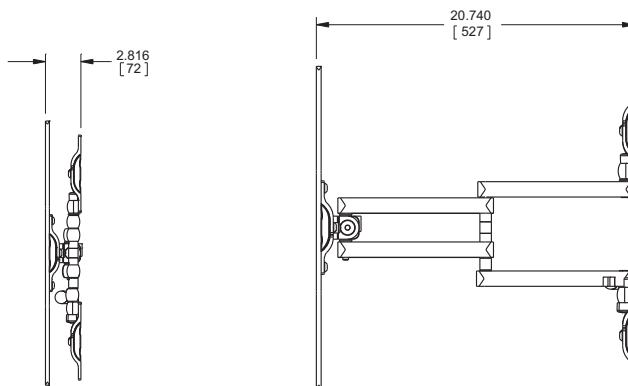

# largescissor

Supports Flat Panels up to 65" or 100 lbs.

## Product features:

- Lowest profile scissor mount in its class, patent pending.
- No buttons, screws or knobs required, with "feather-light" fingertip adjustment control.
- Horizontal shift capabilities of 9.000" left or right.
- Collapses to flush from any position with minimal effort.
- Tilts up or down in the collapsed position.
- Professional installer group approved "easy installation".

## Product specifications:

Model: WLSIS

	ENGLISH	(METRIC)
COMMON SCREEN SIZES:	37"-65"	(94.0cm - 165.1cm)
MAX LOAD:	100lbs	(45.4kg)
HOLE PATTERN RANGE: (VESA)	7-7/8 X 7-7/8", 7-7/8 X 15-3/4", 15-3/4 X 15-3/4", 15-3/4 X 23-5/8", 15-3/4 X 31-1/2"	(200 X 200mm, 200 X 400mm, 400 X 400mm, 400 X 600mm, 400 X 800mm)
DIMENSIONS:	34-3/4" W X 21" H X 2-13/16" D	(88.3 W X 53.3 H X 7.1 D cm)
SHIPPING WEIGHT:	23.5lbs	(10.7kg)