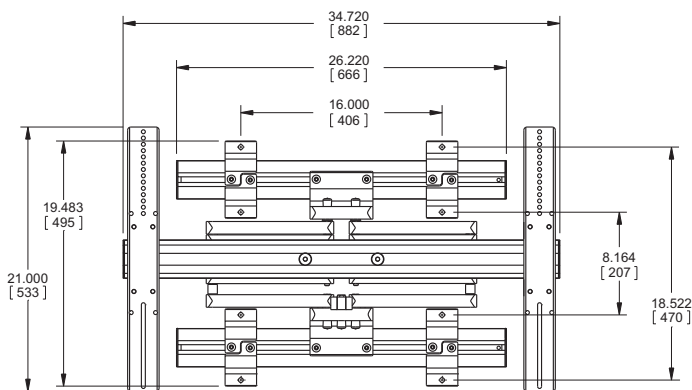

# largescissor

Supports Flat Panels up to 65" or 100 lbs.

## Product features:

- Lowest profile scissor mount in its class, patent pending.
- No buttons, screws or knobs required, with "feather-light" fingertip adjustment control.
- Horizontal shift capabilities of 9.000" left or right.
- Collapses to flush from any position with minimal effort.
- Tilts up or down in the collapsed position.
- Professional installer group approved "easy installation".

## Product specifications:

Model: WLSIS

	ENGLISH	(METRIC)
COMMON SCREEN SIZES:	37"-65"	(94.0cm - 165.1cm)
MAX LOAD:	100lbs	(45.4kg)
HOLE PATTERN RANGE: (VESA)	7-7/8 X 7-7/8", 7-7/8 X 15-3/4", 15-3/4 X 15-3/4", 15-3/4 X 23-5/8", 15-3/4 X 31-1/2"	(200 X 200mm, 200 X 400mm, 400 X 400mm, 400 X 600mm, 400 X 800mm)
DIMENSIONS:	34-3/4" W X 21" H X 2-13/16" D	(88.3 W X 53.3 H X 7.1 D cm)
SHIPPING WEIGHT:	23.5lbs	(10.7kg)