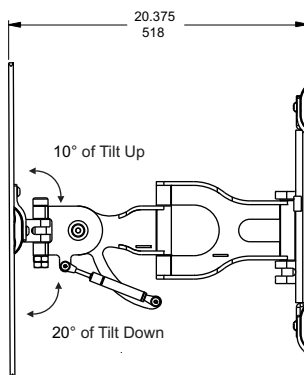

UPHOLDING A VISION.

tvmount

Product Number WLFM

largeswing

Supports Flat Panels up to 60" or 150 lbs.

Product features:

- 30° total tilt range (10 up, 20 down)
- 360° rotation portrait to landscape – allows for easy
- Wide range of pan angles for multiple viewing perspectives.
- Screws can be loosened on wall hooks to allow for easy horizontal position adjustment of up to 7 inches.
- Upright mounting hooks allow for easy installation.
- Variety of fasteners and spacers included to accommodate most flat panel VESA patterns.

Product specifications:

Model: WLFM

	ENGLISH	(METRIC)
SUPPORTED SCREEN SIZE:	37"-60"	(93.9cm - 152.4cm)
MAX LOAD:	150lbs	(68.0kg)
HOLE PATTERN RANGE: (VESA)	7-7/8 X 7-7/8", 7-7/8 X 15-3/4", 15-3/4 X 15-3/4", 15-3/4 X 23-5/8", 19-5/8 X 23-5/8", 19-5/8 X 31-1/2"	(200 X 200mm, 200 X 400mm, 400 X 400mm, 400 X 600mm, 500 X 600mm, 500 X 800mm)
DIMENSIONS:	21" W X 35" H X 5" D	(53 W X 90 H X 13 D cm)
SHIPPING WEIGHT:	31lbs	(14.1kg)