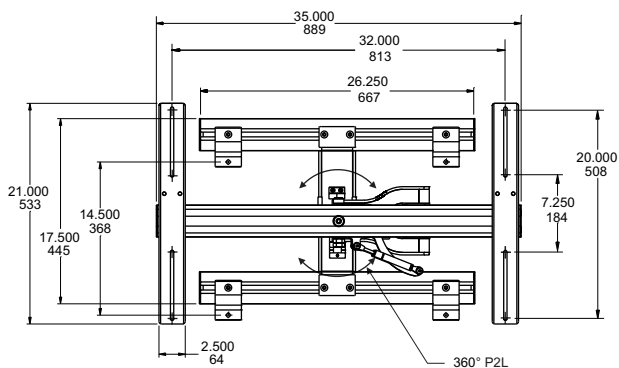

UPHOLDING A VISION.

tvmount

Product Number WLFM

largeswing

Supports Flat Panels up to 60" or 150 lbs.

Product features:

- 30° total tilt range (10 up, 20 down)
- 360° rotation portrait to landscape – allows for easy
- Wide range of pan angles for multiple viewing perspectives.
- Screws can be loosened on wall hooks to allow for easy horizontal position adjustment of up to 7 inches.
- Upright mounting hooks allow for easy installation.
- Variety of fasteners and spacers included to accommodate most flat panel VESA patterns.

Product specifications:

Model: WLFM

	ENGLISH	(METRIC)
SUPPORTED SCREEN SIZE:	37"-60"	(93.9cm - 152.4cm)
MAX LOAD:	150lbs	(68.0kg)
HOLE PATTERN RANGE: (VESA)	7-7/8 X 7-7/8", 7-7/8 X 15-3/4", 15-3/4 X 15-3/4", 15-3/4 X 23-5/8", 19-5/8 X 23-5/8", 19-5/8 X 31-1/2"	(200 X 200mm, 200 X 400mm, 400 X 400mm, 400 X 600mm, 500 X 600mm, 500 X 800mm)
DIMENSIONS:	21" W X 35" H X 5" D	(53 W X 90 H X 13 D cm)
SHIPPING WEIGHT:	31lbs	(14.1kg)

10 Year Warranty - Minimal Assembly Required
Designed, Engineered, and Manufactured in USA

tilt

pan

leveling

P2L