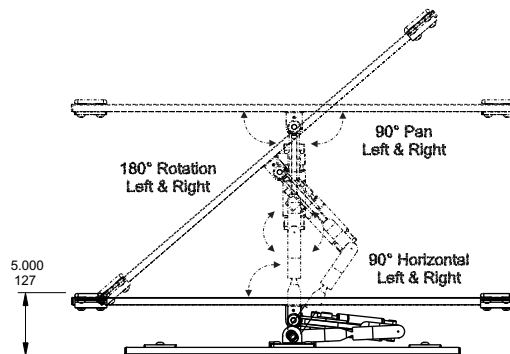

UPHOLDING A VISION.

tvmount

Product Number WLFM

largeswing

Supports Flat Panels up to 60" or 150 lbs.

Product features:

- 30° total tilt range (10 up, 20 down)
- 360° rotation portrait to landscape – allows for easy
- Wide range of pan angles for multiple viewing perspectives.
- Screws can be loosened on wall hooks to allow for easy horizontal position adjustment of up to 7 inches.
- Upright mounting hooks allow for easy installation.
- Variety of fasteners and spacers included to accommodate most flat panel VESA patterns.

Product specifications:

Model: WLFM

	ENGLISH	(METRIC)
SUPPORTED SCREEN SIZE:	37"-60"	(93.9cm - 152.4cm)
MAX LOAD:	150lbs	(68.0kg)
HOLE PATTERN RANGE: (VESA)	7-7/8 X 7-7/8", 7-7/8 X 15-3/4", 15-3/4 X 15-3/4", 15-3/4 X 23-5/8", 19-5/8 X 23-5/8", 19-5/8 X 31-1/2"	(200 X 200mm, 200 X 400mm, 400 X 400mm, 400 X 600mm, 500 X 600mm, 500 X 800mm)
DIMENSIONS:	21" W X 35" H X 5" D	(53 W X 90 H X 13 D cm)
SHIPPING WEIGHT:	31lbs	(14.1kg)

10 Year Warranty - Minimal Assembly Required
Designed, Engineered, and Manufactured in USA

tilt

pan

leveling

P2L