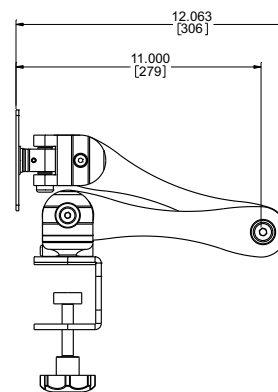

moview
UPHOLDING A VISION.

tvmount

Product Number WDD

elitearm

Supports Flat Panels up to 23" or 15 lbs.

Product features:

- VESA compliant hole pattern
- Low profile mount frees up limited desk space
- Attach to solid work surface, max. 2.25" thick
- Innovative design allows for infinite viewing possibilities

- Extremely flexible and easy to adjust
- Allows you to position your monitor at an angle that is comfortable for you
- Wall mount sold separately

Product specifications:

Model: WDD

	ENGLISH	(METRIC)
SUPPORTED SCREEN SIZE:	10"-23"	(25.4cm - 58.4cm)
MAX LOAD:	15lbs	(6.8kg)
HOLE PATTERN RANGE: (VESA)	3 X 3", 4 X 4"	(75 X 75mm, 100 X 100mm)
DIMENSIONS:	20" H X 4-1/2" D	(50.8 H X 11.4 D cm)
SHIPPING WEIGHT:	7.0lbs	(3.1kg)