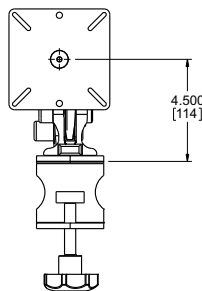

moview
UPHOLDING A VISION.

tvmount

Product Number WDD

elitearm

Supports Flat Panels up to 23" or 15 lbs.

Product features:

- VESA compliant hole pattern
- Low profile mount frees up limited desk space
- Attach to solid work surface, max. 2.25" thick
- Innovative design allows for infinite viewing possibilities

- Extremely flexible and easy to adjust
- Allows you to position your monitor at an angle that is comfortable for you
- Wall mount sold separately

Product specifications:

Model: WDD

	ENGLISH	(METRIC)
SUPPORTED SCREEN SIZE:	10"-23"	(25.4cm - 58.4cm)
MAX LOAD:	15lbs	(6.8kg)
HOLE PATTERN RANGE: (VESA)	3 X 3", 4 X 4"	(75 X 75mm, 100 X 100mm)
DIMENSIONS:	20" H X 4-1/2" D	(50.8 H X 11.4 D cm)
SHIPPING WEIGHT:	7.0lbs	(3.1kg)