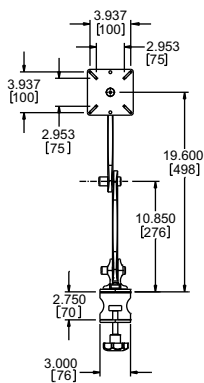

moview
UPHOLDING A VISION.

tvmount

Product Number WDD

elitearm

Supports Flat Panels up to 23" or 15 lbs.

Product features:

- VESA compliant hole pattern
- Low profile mount frees up limited desk space
- Attach to solid work surface, max. 2.25" thick
- Innovative design allows for infinite viewing possibilities

- Extremely flexible and easy to adjust
- Allows you to position your monitor at an angle that is comfortable for you
- Wall mount sold separately

Product specifications:

Model: WDD

	ENGLISH	(METRIC)
SUPPORTED SCREEN SIZE:	10"-23"	(25.4cm - 58.4cm)
MAX LOAD:	15lbs	(6.8kg)
HOLE PATTERN RANGE: (VESA)	3 X 3", 4 X 4"	(75 X 75mm, 100 X 100mm)
DIMENSIONS:	20" H X 4-1/2" D	(50.8 H X 11.4 D cm)
SHIPPING WEIGHT:	7.0lbs	(3.1kg)